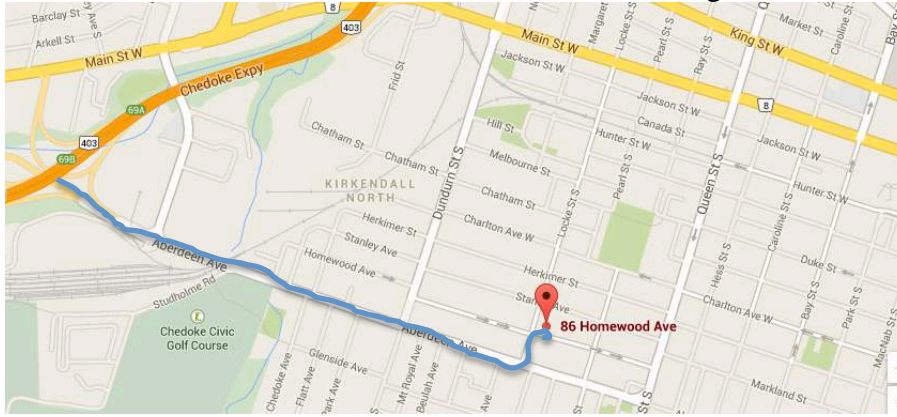

## Directions

My office is located at **86 Homewood Ave. Hamilton, ON L8P 2M4.**

From the 403, exit on Aberdeen, turn left on Locke, Right on Homewood.

On the corner of Locke and Homewood is Melrose United Church. My office is located behind the church in the old school building. The front of my office building looks like this.

Enter and go to the top floor, the set of office on your right.

Have a seat in the waiting room and I will find you here.